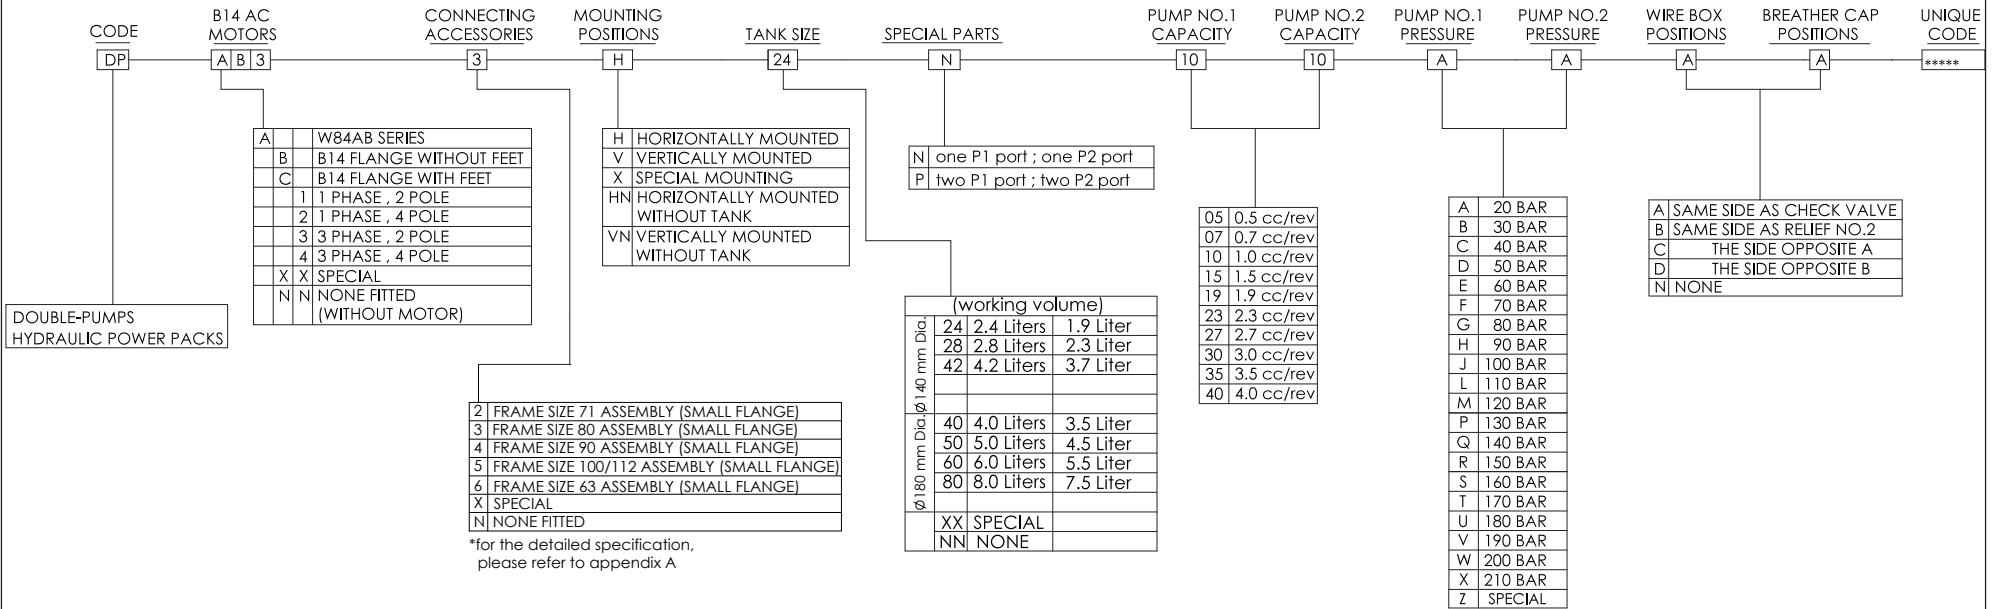

HOW TO ORDER

"DOUBLE-PUMPS" B14 FRAME AC MOTOR HYDRAULIC POWER PACKS (W800552 STEEL MANIFOLD / ϕ 140 & ϕ 180 TANKS)

Hydraulic
Power Packs

Series
W85AB

Special orders are available on request.
Please consult our sales department.